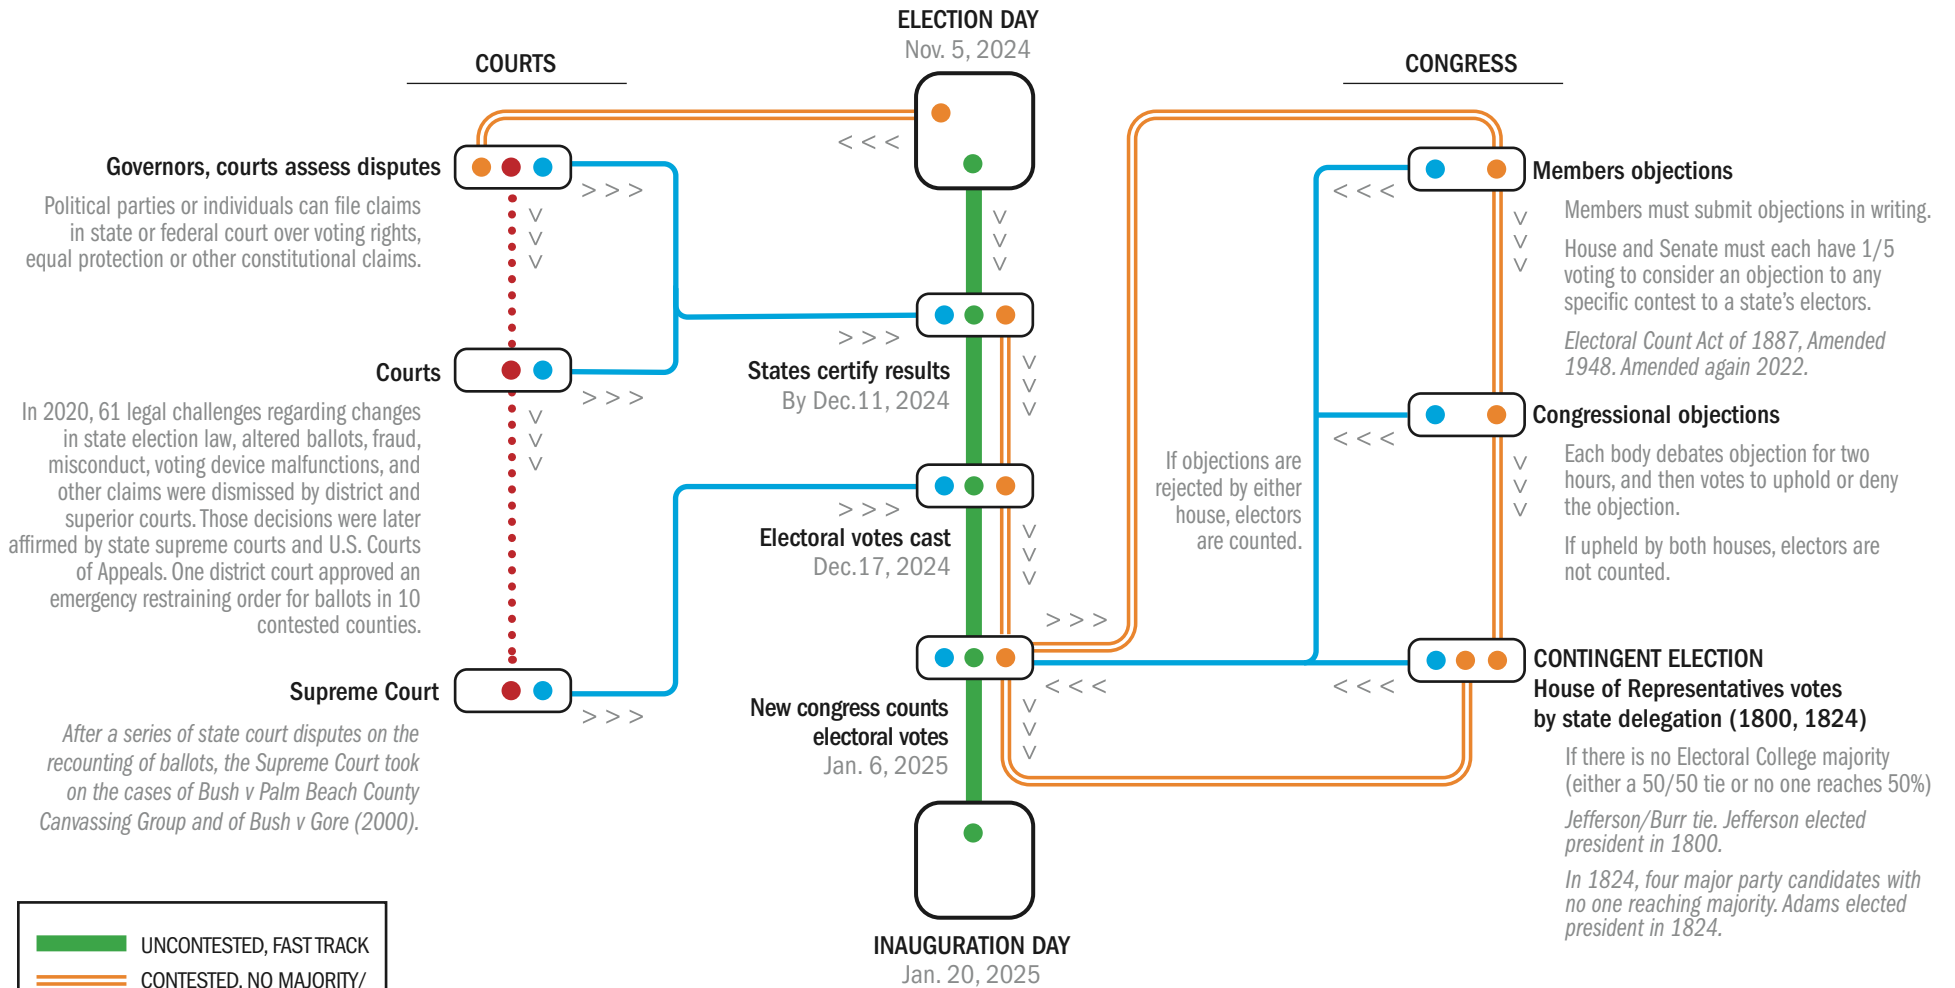

METRO MAP TO THE WHITE HOUSE

Chart content by William J. Antholis, Laura Howard, Sidney Milkis, and Saikrishna Prakash. Art direction by David Courtney.